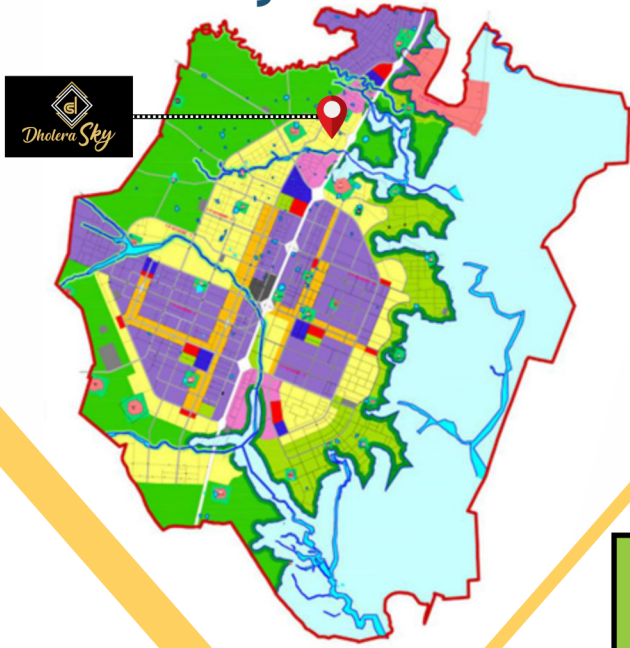

Project Location Inside Dholera SIR Authority

Dholera Sky

Dholera Aura is Located in Town Planning - 2 (Kadipur)

- Project is Situated on 55 Mtr (180 Ft.) TP road. Internal Road - 12 Mtr (39 Ft.)
- On 55 Mtr Metro Route
- Total Plots are 9

Common Plot Area :

- 7,650 Sq. Ft. for common area for vehicle parking.
- Street light and Tree plantation on both side of internal project road.
- Safe and defined compound walls of each plot and gated society.
- Best location for investment opportunities.